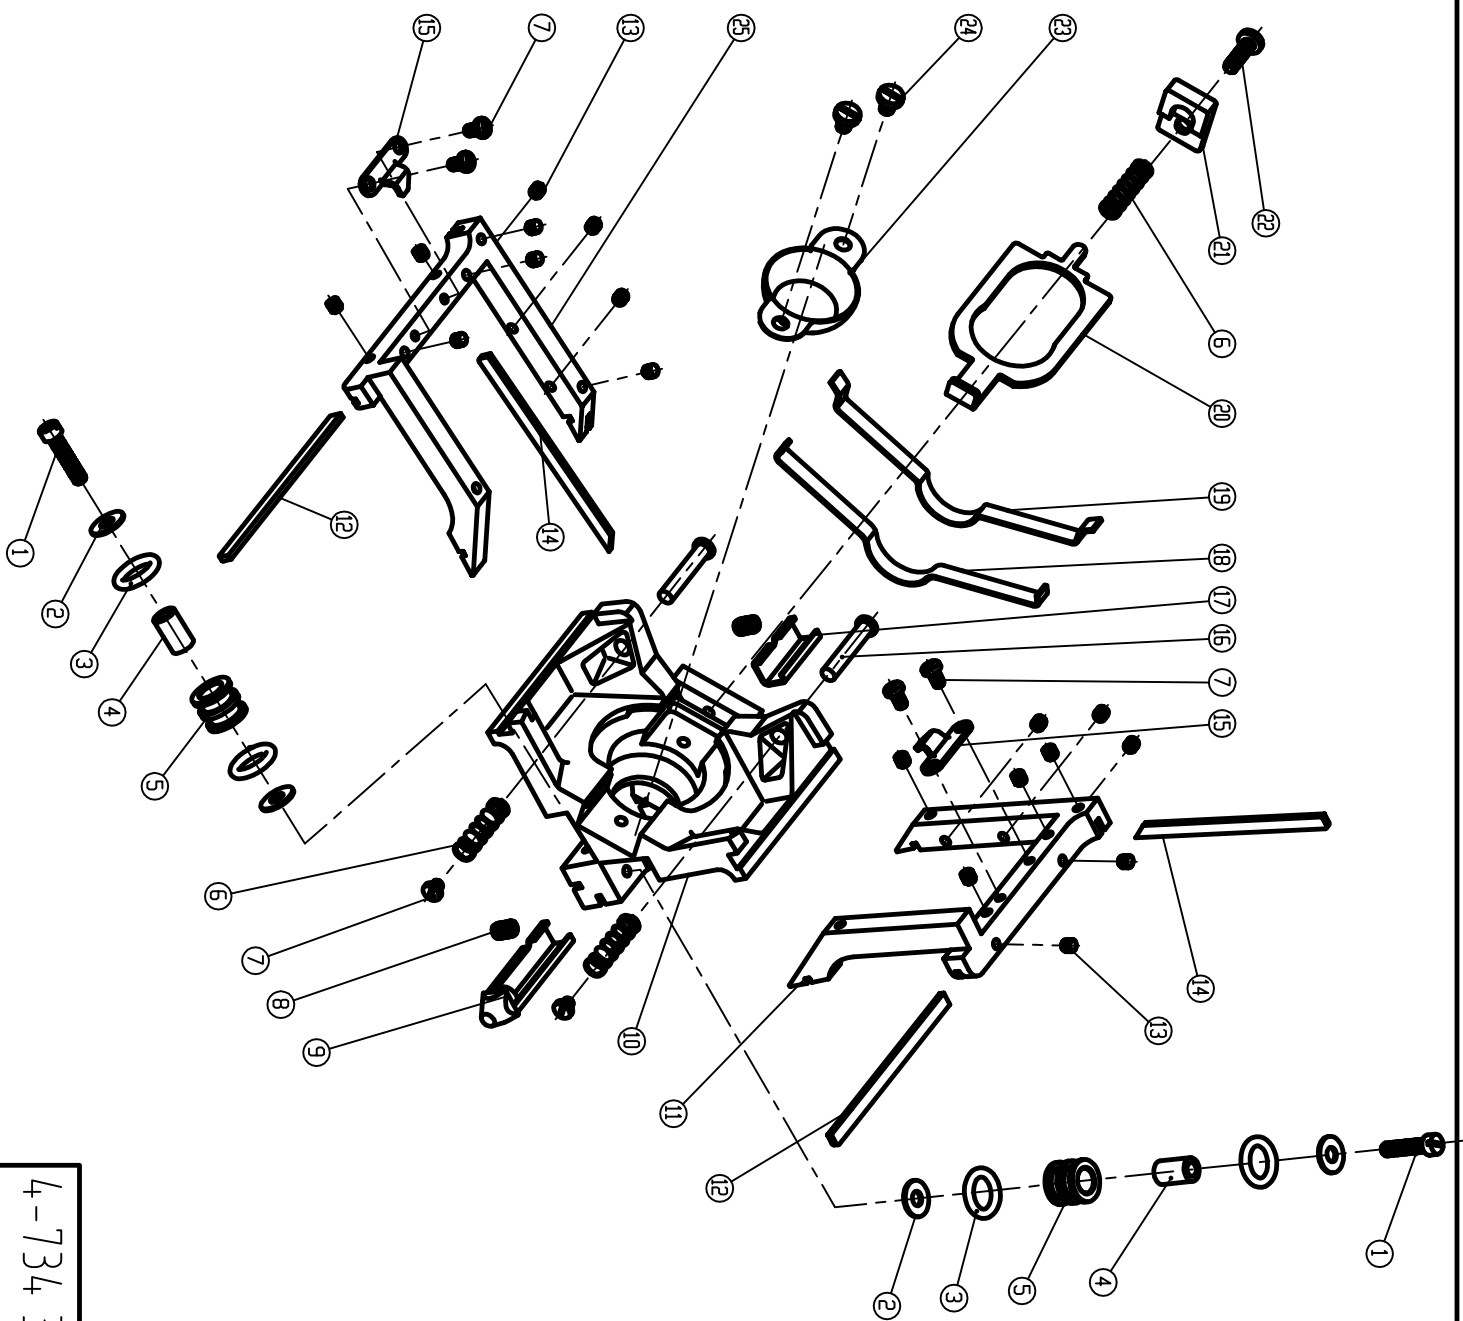

3.5" Corner Finisher 4-734

Schematic #	Part #	Description
1	9510	6-32 Screw
2	9511	SS Flat Washer
3	9512	CF Rubber Tire
4	9513	CF Wheel Bushing
5	9514	CF Wheel
6	7740	CF Clip Spring
7	9508	4-40 Screw
8	7190	Slotted Screw
9	9196	CF Bottom Clip
10	9807	3.5 " CF Body
11	9803	3.5" CF Left Frame
12	9525	3.5 & 4" Skid
13	9191	6-32 Screw
14	9815	3.5" CF Blade
15	9509	CF Frame Tabs
16	9501	Spring Tension Pin
17	9197	CF Top Clip
18	9522	3.5" CF Spring Small
19	9523	3.5" CF Spring Large
20	7741	CF Ball Locking Clip
21	7742	CF Lock Clip Tab
22	7075	6-32 Screw
23	7183	Insert Socket
24	7312	6-32 Screw
25	9817	3.5" CF Right Frame

4-734 3.5" Corner Finisher